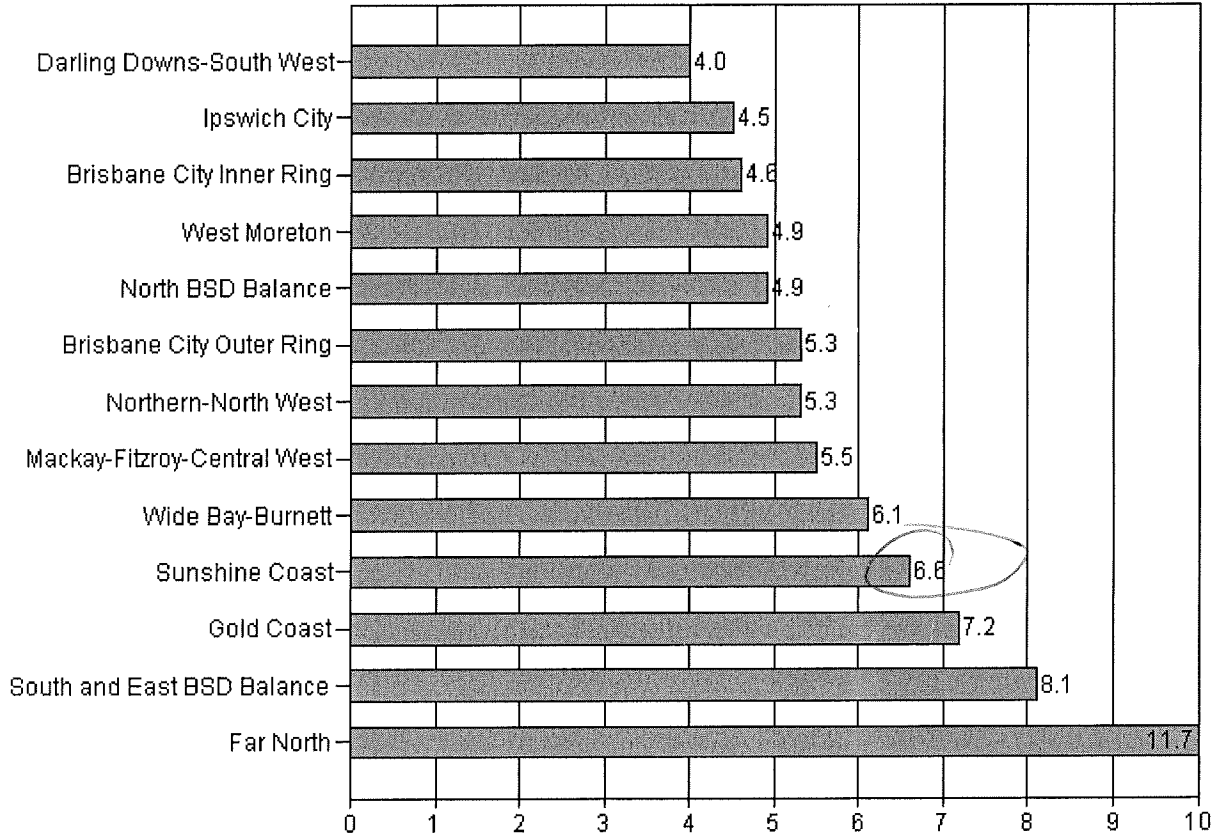

## Queensland

**Unemployment Rates by Labour Force Region, April 2010 (%)**

Chart Source : ABS Labour Force Survey.Three month average original data.

[<< Back to Queensland home page](#) | [Tabular Data Version](#)