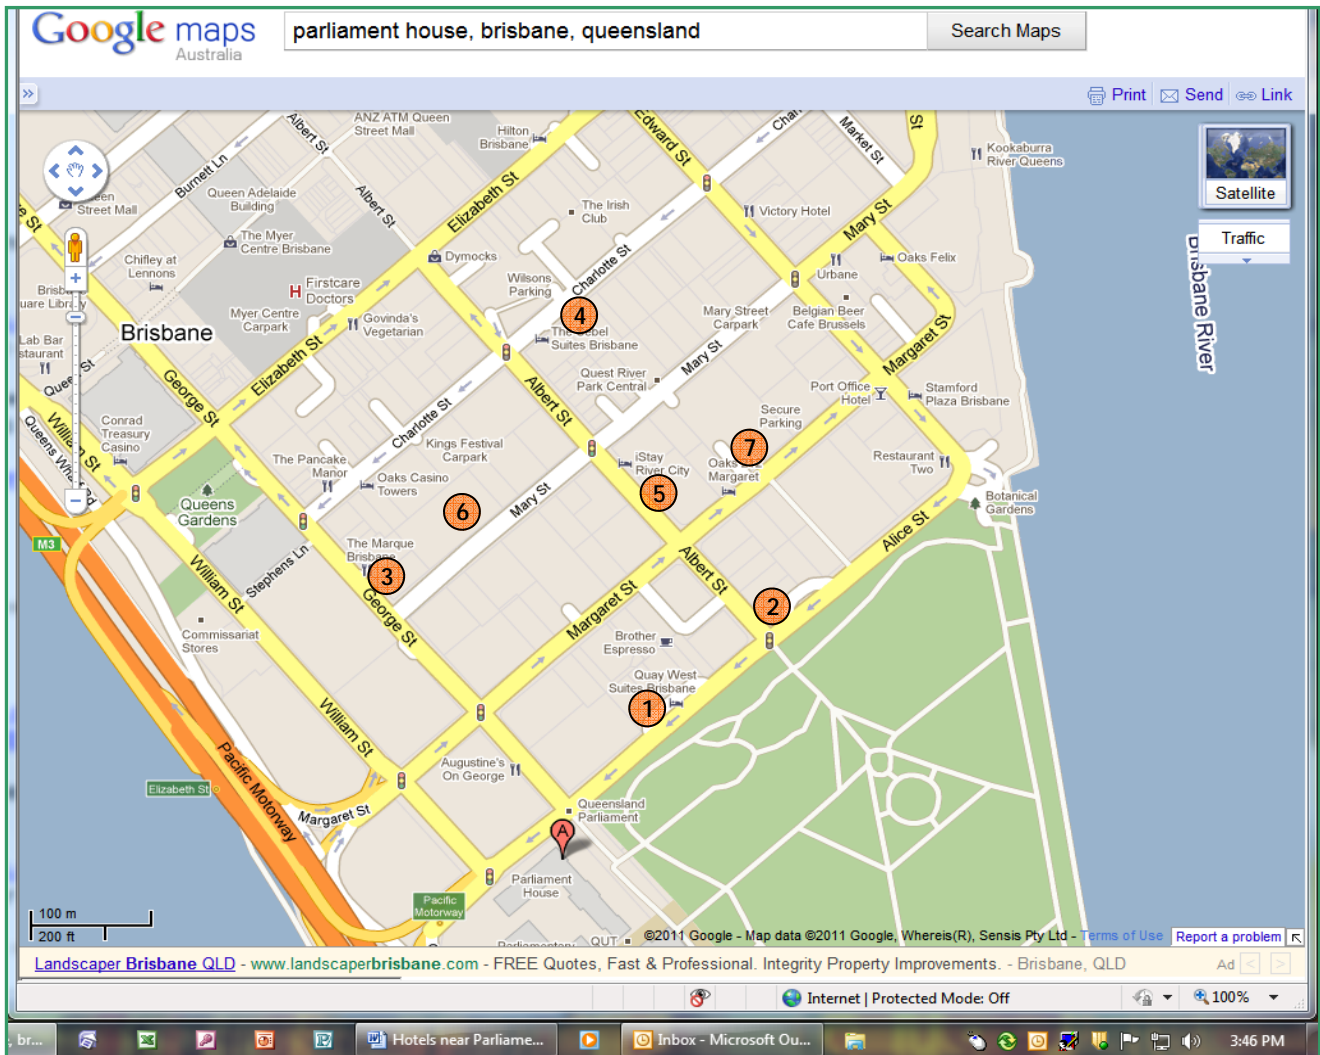

ACCOMMODATION NEAR PARLIAMENT HOUSE, BRISBANE

- | | | |
|---|---|--|
| 1 | Quay West Suites Brisbane ★★★★★ ^{1/2}
From \$225.00 | 132 Alice Street
+617 3853 6000
http://www.mirvachotels.com/quay-west-suites-brisbane
McMahons Restaurant on +617 3853 6038 |
| 2 | The Royal on the Park ★★★★★ ^{1/2}
From \$260.00 | Cnr Albert & Alice Streets
+617 3221 3411
http://www.royalonthepark.com.au/ |
| 3 | The Marque Brisbane ★★★★★
No quote, changes day-to-day | 103 George Street
+617 3221 6044
http://www.choicehotels.com.au/en/brisbane-hotel-clarion_collection-qld-AU818-en |
| 4 | The Sebel Suites Brisbane ★★★★★ ^{1/2}
From \$275.00 | 95 Charlotte Street
+617 3224 3500
http://www.mirvachotels.com/sebel-suites-brisbane
Palettes Restaurant & Bar on +617 3224 3549 |
| 5 | iStay River City Brisbane ★★★★★
From \$189.00 | 79 Albert Street
1300 766 558 or +617 3107 0800
http://www.oakshotelsresorts.com/Site.aspx?pid=101 |
| 6 | M On Mary Apartment Hotel ★★★★★
(self-rated)
From \$245.00 | 70 Mary Street
+617 3503 8000
http://www.monmary.com.au/ |
| 7 | Oaks 212 Margaret ★★★★★ ^{1/2}
From \$199.00 (1 bed apartment) | 212 Margaret Street
1300 558 270 or +617 3012 8020
http://oakshotelsresorts.com/oaks-212-margaret/ |