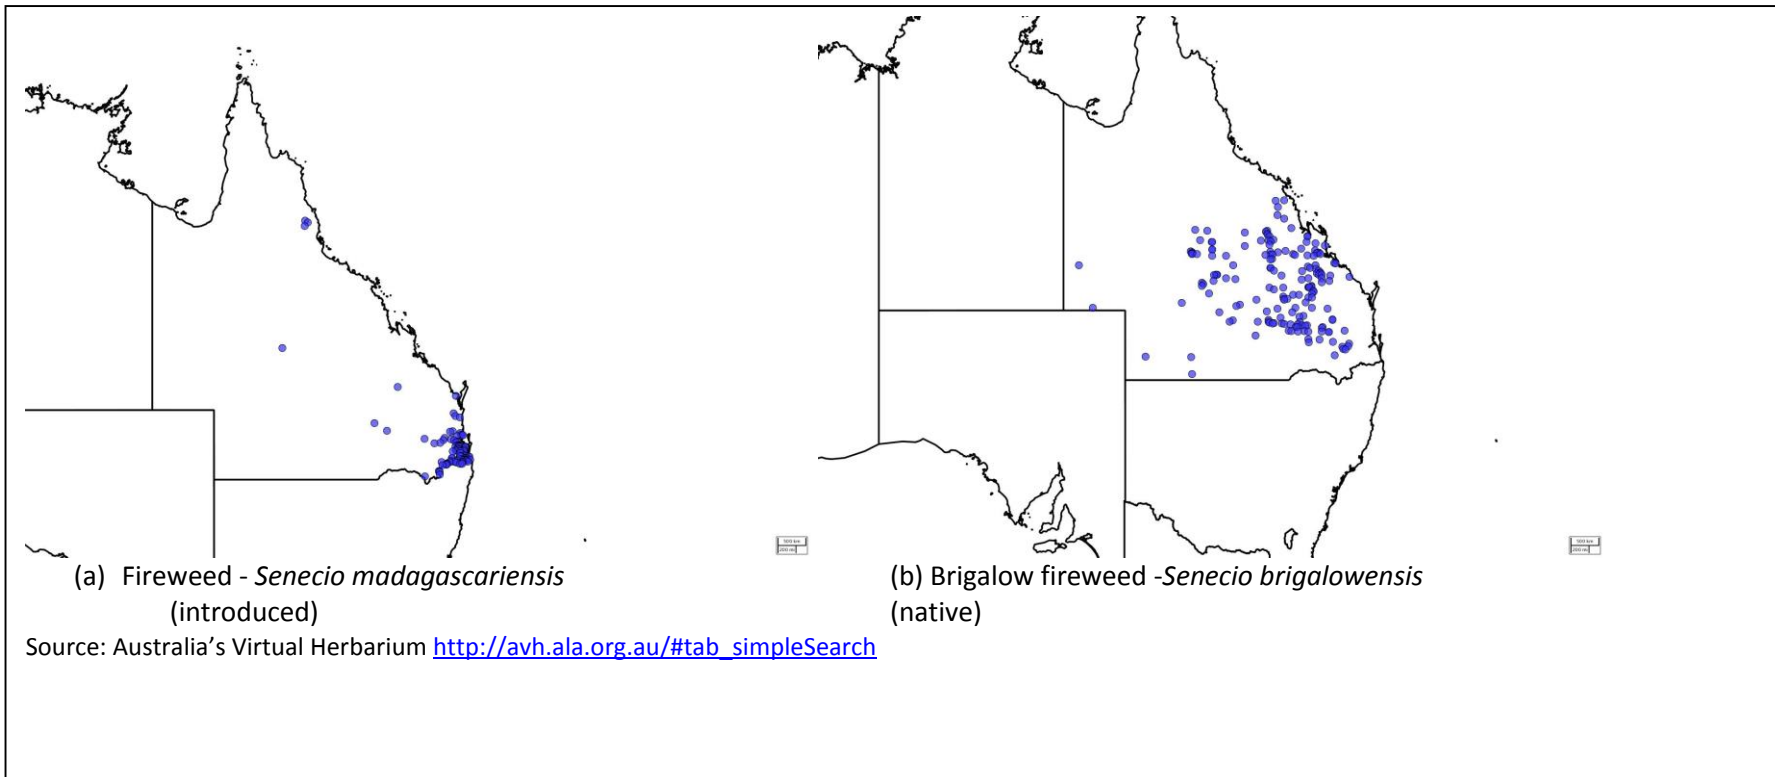

Distribution of fireweed in Queensland and Australia

Source: Australia's Virtual Herbarium (2017)

(d) Fireweed *Senecio bristolowensis* distribution across eastern Australia
(native) N= 215 herbarium specimens.