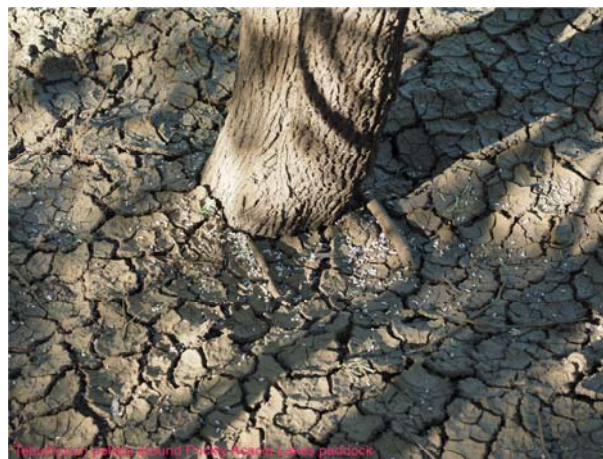

Lakes Paddock poisoned 2016

Bloey's

1000s of dead trees around Lakes Paddock